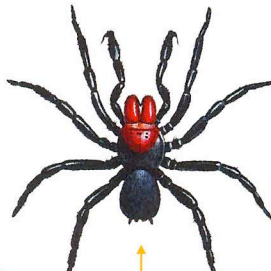

### DANGEROUS - DEADLY SPIDERS

**FEMALE SYDNEY FUNNEL-WEB**

GROUND DWELLING • AGGRESSIVE • ONE OF THE WORLD'S DEADLIEST

**MALE SYDNEY FUNNEL-WEB**

LONG SPINNERETS

SPUR

**RED BACK**

13 FATALITIES RECORDED  
FOUND IN RUBBISH, UNDER HOUSE, ETC

**WHITE TAIL SPIDER**

MAY CAUSE HORRIFIC ULCERATION TO SKIN OF SENSITIVE PEOPLE  
FOUND IN THE GARDEN AND INDOORS

### PAINFUL BITE - VENOMOUS SPIDERS

**FEMALE MOUSE SPIDER**

ENLARGED HEAD AND FANGS • DEEP PAINFUL BITE  
GROUND DWELLING • OFTEN MISTAKEN FOR FUNNEL-WEB

SMALL SPINNERETS

**MALE MOUSE SPIDER**

**BLACK HOUSE SPIDER**