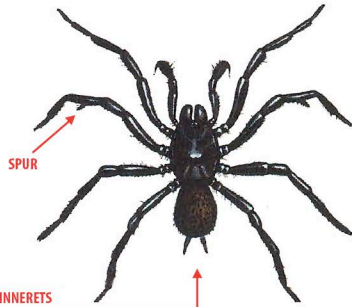

## SPIDER IDENTIFICATION CHART

### DANGEROUS - DEADLY SPIDERS

**FEMALE SYDNEY FUNNEL-WEB**

GROUND DWELLING • AGGRESSIVE • ONE OF THE WORLD'S DEADLIEST

**MALE SYDNEY FUNNEL-WEB**

LONG SPINNERETS

SPUR

**RED BACK**

13 FATALITIES RECORDED  
FOUND IN RUBBISH, UNDER HOUSE, ETC

**WHITE TAIL SPIDER**

MAY CAUSE HORRIFIC ULCERATION TO SKIN OF SENSITIVE PEOPLE  
FOUND IN THE GARDEN AND INDOORS

VENOMOUS • NAUSEA, SWEATING, ETC.  
COMMON - FOUND IN WEBS IN WINDOW FRAMES, EAVES, ETC.

**WOLF SPIDER**

NON AGGRESSIVE  
GROUND DWELLING