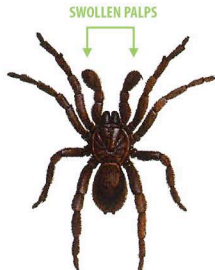

### DANGEROUS - DEADLY SPIDERS

**FEMALE SYDNEY FUNNEL-WEB**

GROUND DWELLING • AGGRESSIVE • ONE OF THE WORLD'S DEADLIEST

**MALE SYDNEY FUNNEL-WEB**

LONG SPINNERETS

SPUR

**RED BACK**

13 FATALITIES RECORDED  
FOUND IN RUBBISH, UNDER HOUSE, ETC

### PAINFUL BITE - VENOMOUS SPIDERS

**FEMALE MOUSE SPIDER**

ENLARGED HEAD AND FANGS • DEEP PAINFUL BITE  
GROUND DWELLING • OFTEN MISTAKEN FOR FUNNEL-WEB

SMALL SPINNERETS

**MALE MOUSE SPIDER**

**BLACK HOUSE SPIDER**

VENOMOUS • NAUSEA, SWEATING, ETC.  
COMMON - FOUND IN WEBS IN WINDOW FRAMES, EAVES, ETC.

**WOLF SPIDER**

NON AGGRESSIVE  
GROUND DWELLING

### THE 'LOW RISK' SPIDERS

**FEMALE TRAP-DOOR**

MILDLY TOXIC • NON-AGGRESSIVE  
GROUND DWELLING (BURROW - OFTEN WITHOUT A LID)

**MALE TRAP-DOOR**

SWOLLEN PALPS

**GARDEN ORB-WEAVING**

RELATIVELY HARMLESS • BENEFICIAL  
OFTEN SEEN IN A LARGE WEB IN THE GARDEN